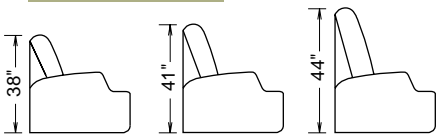

CHAIR HEIGHTS