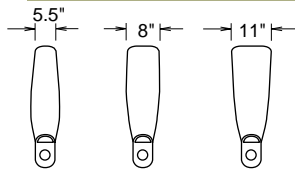

STRAIGHT & WEDGE ARMS