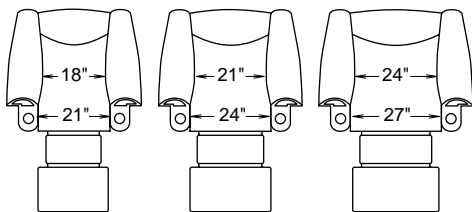

CHAIR WIDTHS*