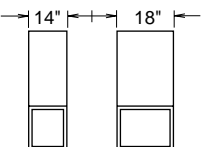

CHAIR HEIGHTS

CHAIR WIDTHS

STRAIGHT & WEDGE ARMS

CONSOLE ARMS

SEATING CONFIGURATIONS

LOVE SEAT

CONSOLE

The CinemaChair™ is a fully configurable, recliner perfectly designed for use in straight or curved rows, as sofas, love seats, or freestanding chairs. Each is individually hand-made with the finest materials and mechanisms used in the furniture industry today.