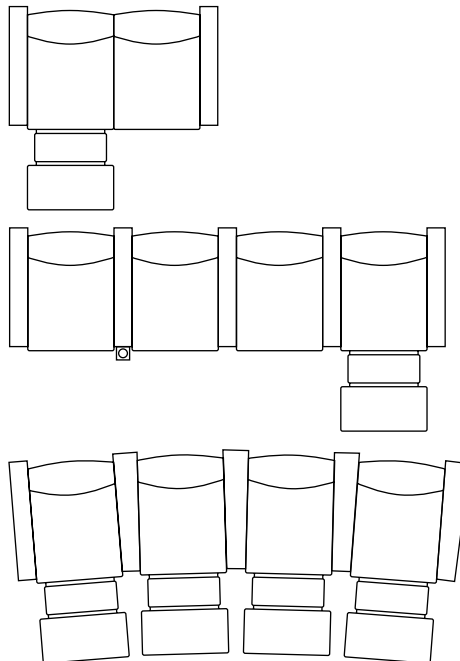

MAKING SEATING SENSATIONAL!

CINEMATIC CINEMACHAIR™

CINEMATIC CINEMACHAIRS™ in a curved arrangement.

The ultimate in comfort, Acoustic Innovations' CinemaChair™ seating combines remarkable craftsmanship, aesthetics and value. Luxurious in size, the CinemaChair™ is available in your choice of 3 seat widths and 3 back heights to complement your lifestyle and decor. Dimensions may vary due to fabric.

CHAIR HEIGHTS

CHAIR WIDTHS

STRAIGHT & WEDGE ARMS

CONSOLE ARMS

SEATING CONFIGURATIONS

LOVE SEAT

CONSOLE

The CinemaChair™ is a fully configurable, recliner perfectly designed for use in straight or curved rows, as sofas, love seats, or freestanding chairs. Each is individually hand-made with the finest materials and mechanisms used in the furniture industry today.