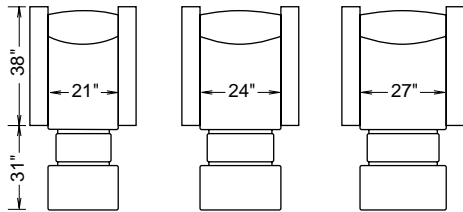

CHAIR WIDTHS