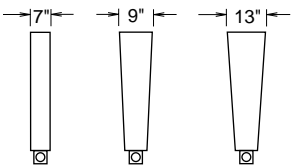

STRAIGHT & WEDGE ARMS