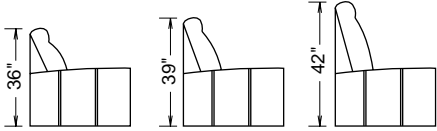

CHAIR HEIGHTS