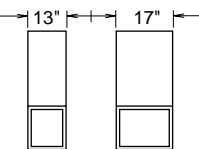

CHAIR HEIGHTS

CHAIR WIDTHS

STRAIGHT & WEDGE ARMS

CONSOLES ARMS

SEATING CONFIGURATIONS

LOVE SEAT

CONSOLE

The CinemaChair™ is a fully configurable, recliner perfectly designed for use in straight or curved rows, as sofas, love seats, or freestanding chairs. Each is individually hand-made with the finest materials and mechanisms used in the furniture industry today.