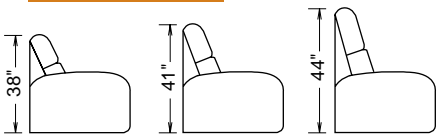

CHAIR HEIGHTS