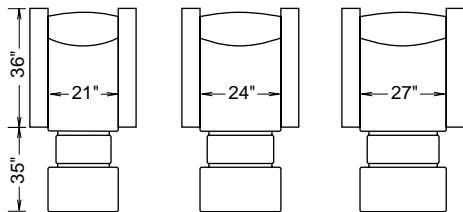

CHAIR HEIGHTS

CHAIR WIDTHS

STRAIGHT & WEDGE ARMS

CONSOLES ARMS

SEATING CONFIGURATIONS

LOVE SEAT

CONSOLE

The CinemaChair™ is a fully configurable, recliner perfectly designed for use in straight or curved rows, as sofas, love seats, or freestanding chairs. Each is individually hand-made with the finest materials and mechanisms used in the furniture industry today.