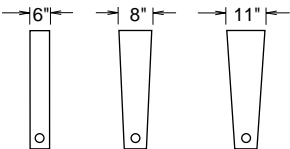

CHAIR HEIGHTS

CHAIR WIDTHS

STRAIGHT & WEDGE ARMS

CONSOLES ARMS

SEATING CONFIGURATIONS

LOVE SEAT

CONSOLE

The CinemaChair™ is a fully configurable, recliner perfectly designed for use in straight or curved rows, as sofas, love seats, or freestanding chairs. Each is individually hand-made with the finest materials and mechanisms used in the furniture industry today.