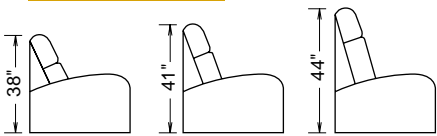

CHAIR HEIGHTS