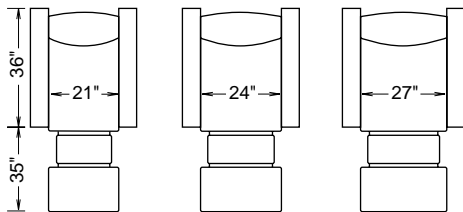

CHAIR WIDTHS