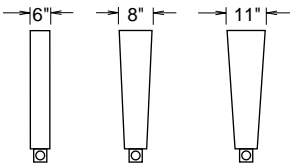

STRAIGHT & WEDGE ARMS