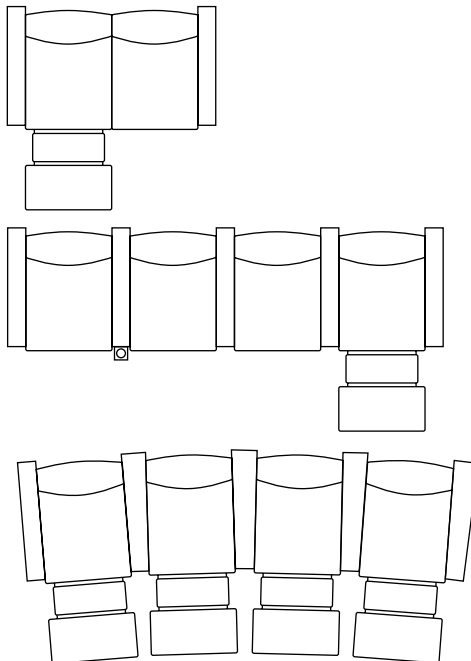

CHAIR HEIGHTS

CHAIR WIDTHS

STRAIGHT & WEDGE ARMS

CONSOLE ARMS

SEATING CONFIGURATIONS

LOVE SEAT

CONSOLE

The CinemaChair™ is a fully configurable, recliner perfectly designed for use in straight or curved rows, as sofas, love seats, or freestanding chairs. Each is individually hand-made with the finest materials and mechanisms used in the furniture industry today.