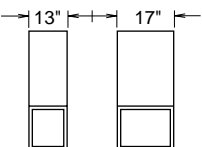

CHAIR HEIGHTS

CHAIR WIDTHS

STRAIGHT & WEDGE ARMS

CONSOLE ARMS

SEATING CONFIGURATIONS

LOVE SEAT

CONSOLE

The CinemaChair™ is a fully configurable, recliner perfectly designed for use in straight or curved rows, as sofas, love seats, or freestanding chairs. Each is individually hand-made with the finest materials and mechanisms used in the furniture industry today.