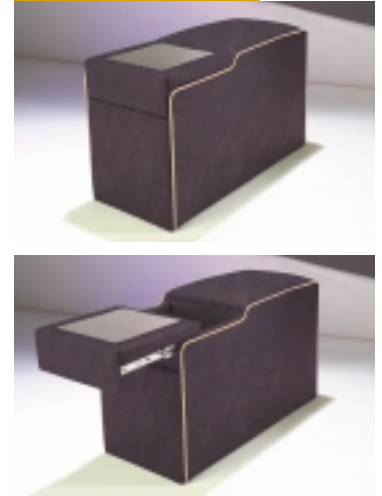

MAKING SEATING SENSATIONAL!

DECO CINEMACHAIR™

DECO CINEMACHAIRS™ Love seat in Buff & Black Mayfair Suede with Buff welting.

The ultimate in comfort, Acoustic Innovations' CinemaChair™ seating combines remarkable craftsmanship, aesthetics and value. Luxurious in size, the CinemaChair™ is available in your choice of 3 seat widths and 3 back heights to complement your lifestyle and decor. Dimensions may vary due to fabric.

CHAIR HEIGHTS

CHAIR WIDTHS

STRAIGHT & WEDGE ARMS

CONSOLE ARMS

SEATING CONFIGURATIONS

LOVE SEAT

CONSOLE

The CinemaChair™ is a fully configurable, recliner perfectly designed for use in straight or curved rows, as sofas, love seats, or freestanding chairs. Each is individually hand-made with the finest materials and mechanisms used in the furniture industry today.