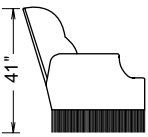

MAKING SEATING SENSATIONAL!

ROYAL CINEMACHAIR™

ROYAL CINEMACHAIRS™ shown in Windsor 2 Velvet Rojo

The ultimate in comfort, Acoustic Innovations' CinemaChair™ seating combines remarkable craftsmanship, aesthetics and value. Luxurious in size, this CinemaChair™ is available with a 24" seat width and a 41" back height to complement your lifestyle and decor. Dimensions may vary due to fabric.

CHAIR HEIGHT

CHAIR WIDTH

STRAIGHT & WEDGE ARMS

CONSOLE ARMS

ANGLE CONSOLE

SAMPLE SEATING CONFIGURATIONS

LOVE SEAT

CONSOLE