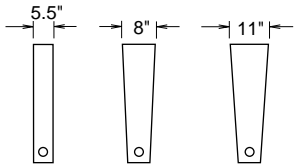

MAKING SEATING SENSATIONAL!

ROYAL CINEMACHAIR™

ROYAL CINEMACHAIRS™ shown in Windsor 2 Velvet Rojo

The ultimate in comfort, Acoustic Innovations' CinemaChair™ seating combines remarkable craftsmanship, aesthetics and value. Luxurious in size, this CinemaChair™ is available with a 24" seat width and a 41" back height to complement your lifestyle and decor. Dimensions may vary due to fabric.

CHAIR HEIGHT

CHAIR WIDTH

STRAIGHT & WEDGE ARMS

CONSOLE ARMS

ANGLE CONSOLE

SAMPLE SEATING CONFIGURATIONS

LOVE SEAT

CONSOLE