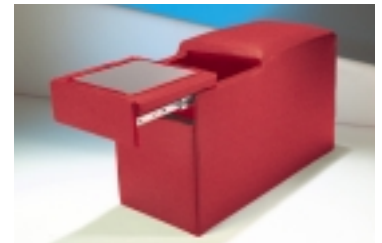

MAKING SEATING SENSATIONAL!

ROYAL CINEMACHAIR™

ROYAL CINEMACHAIRS™ shown in Windsor 2 Velvet Rojo

The ultimate in comfort, Acoustic Innovations' CinemaChair™ seating combines remarkable craftsmanship, aesthetics and value. Luxurious in size, this CinemaChair™ is available with a 24" seat width and a 41" back height to complement your lifestyle and decor. Dimensions may vary due to fabric.

CHAIR HEIGHT

CHAIR WIDTH

STRAIGHT & WEDGE ARMS

CONSOLE ARMS

ANGLE CONSOLE

SAMPLE SEATING CONFIGURATIONS

LOVE SEAT

CONSOLE

The CinemaChair™ is a fully configurable recliner perfectly designed for use in straight or curved rows, as sofas, love seats, or freestanding chairs. Each is individually hand-made with the finest materials and mechanisms used in the furniture industry today.