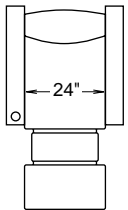

MAKING SEATING SENSATIONAL!

ROYAL CINEMACHAIR™

ROYAL CINEMACHAIRS™ shown in Windsor 2 Velvet Rojo

The ultimate in comfort, Acoustic Innovations' CinemaChair™ seating combines remarkable craftsmanship, aesthetics and value. Luxurious in size, this CinemaChair™ is available with a 24" seat width and a 41" back height to complement your lifestyle and decor. Dimensions may vary due to fabric.

CHAIR HEIGHT

CHAIR WIDTH

STRAIGHT & WEDGE ARMS

CONSOLE ARMS

ANGLE CONSOLE

SAMPLE SEATING CONFIGURATIONS

LOVE SEAT

CONSOLE