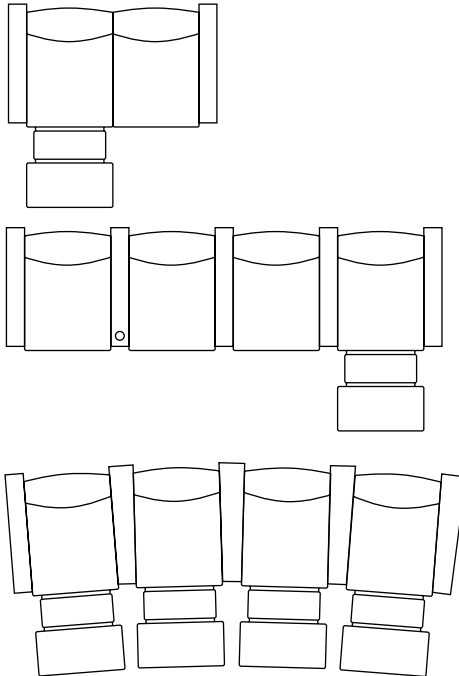

MAKING SEATING SENSATIONAL!

ROYAL CINEMACHAIR™

ROYAL CINEMACHAIRS™ shown in Windsor 2 Velvet Rojo

The ultimate in comfort, Acoustic Innovations' CinemaChair™ seating combines remarkable craftsmanship, aesthetics and value. Luxurious in size, this CinemaChair™ is available with a 24" seat width and a 41" back height to complement your lifestyle and decor. Dimensions may vary due to fabric.

CHAIR HEIGHT

CHAIR WIDTH

STRAIGHT & WEDGE ARMS

CONSOLE ARMS

ANGLE CONSOLE

SAMPLE SEATING CONFIGURATIONS

LOVE SEAT

CONSOLE