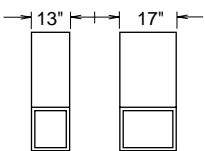

MAKING SEATING SENSATIONAL!

ROYAL CINEMACHAIR™

ROYAL CINEMACHAIRS™ shown in Windsor 2 Velvet Rojo

The ultimate in comfort, Acoustic Innovations' CinemaChair™ seating combines remarkable craftsmanship, aesthetics and value. Luxurious in size, this CinemaChair™ is available with a 24" seat width and a 41" back height to complement your lifestyle and decor. Dimensions may vary due to fabric.

CHAIR HEIGHT

CHAIR WIDTH

STRAIGHT & WEDGE ARMS

CONSOLE ARMS

ANGLE CONSOLE

SAMPLE SEATING CONFIGURATIONS

LOVE SEAT

CONSOLE