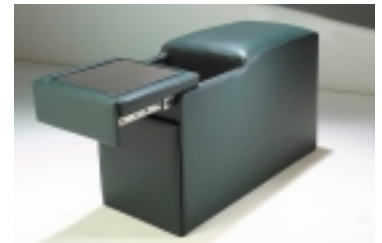

MAKING SEATING SENSATIONAL!

TRADITIONAL CINEMACHAIR™

TRADITIONAL CINEMACHAIRS™ AND CONSOLE WITH HIDDEN STORAGE.

The ultimate in comfort, Acoustic Innovations' CinemaChair™ seating combines remarkable craftsmanship, aesthetics and value. Luxurious in size, the CinemaChair™ is available in your choice of 3 seat widths and 3 back heights to complement your lifestyle and decor. Dimensions may vary due to fabric.

CHAIR HEIGHTS

CHAIR WIDTHS

STRAIGHT & WEDGE ARMS

CONSOLE ARMS

SEATING CONFIGURATIONS

LOVE SEAT

CONSOLE

The CinemaChair™ is a fully configurable, recliner perfectly designed for use in straight or curved rows, as sofas, love seats, or freestanding chairs. Each is individually hand-made with the finest materials and mechanisms used in the furniture industry today.

OPTIONS

- **UNLIMITED SEATING CONFIGURATIONS**
Choose individual chairs; curved or straight rows; love seats or couches.
- **CONSOLE TABLES WITH HIDDEN STORAGE**
- **CONSOLE WITH RAISED LOCATION FOR BUILT-IN TOUCHSCREEN REMOTE**
- **MOTORIZED RECLINE**
Complete range of recline positions.
- **HEAT AND MASSAGE**
- **FABRICS** - Available in a variety of Velvets, Suedes and Leathers.
- **CUSTOMERS' OWN MATERIAL**
Customize your seating with your own fabric.
- **PILLOWS** - Select decorative or lumbar support styles.