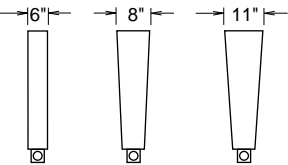

STRAIGHT & WEDGE ARMS