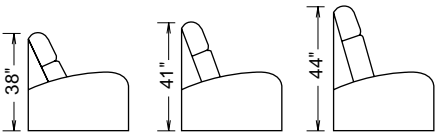

CHAIR HEIGHTS