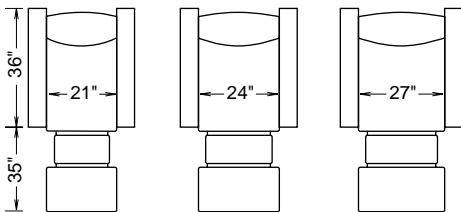

CHAIR WIDTHS