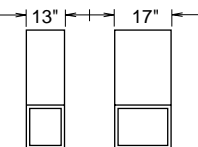

CHAIR HEIGHTS

CHAIR WIDTHS

STRAIGHT & WEDGE ARMS

CONSOLE ARMS

SEATING CONFIGURATIONS

LOVE SEAT

CONSOLE

The CinemaChair™ is a fully configurable, recliner perfectly designed for use in straight or curved rows, as sofas, love seats, or freestanding chairs. Each is individually hand-made with the finest materials and mechanisms used in the furniture industry today.