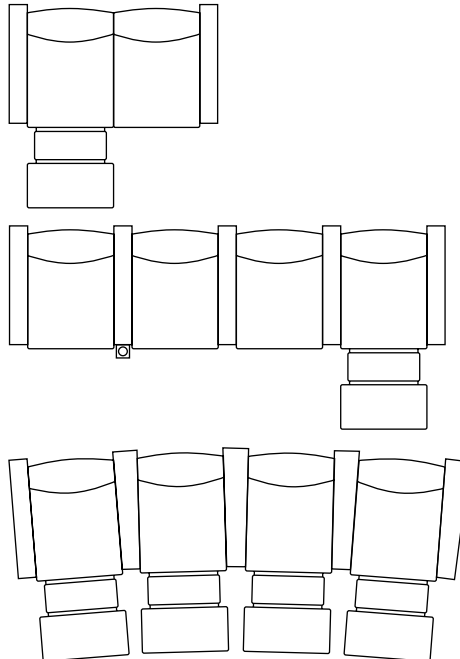

MAKING SEATING SENSATIONAL!

TRADITIONAL CINEMACHAIR™

TRADITIONAL CINEMACHAIRS™ AND CONSOLE WITH HIDDEN STORAGE.

The ultimate in comfort, Acoustic Innovations' CinemaChair™ seating combines remarkable craftsmanship, aesthetics and value. Luxurious in size, the CinemaChair™ is available in your choice of 3 seat widths and 3 back heights to complement your lifestyle and decor. Dimensions may vary due to fabric.

CHAIR HEIGHTS

CHAIR WIDTHS

STRAIGHT & WEDGE ARMS

CONSOLE ARMS

SEATING CONFIGURATIONS

LOVE SEAT

CONSOLE

The CinemaChair™ is a fully configurable, recliner perfectly designed for use in straight or curved rows, as sofas, love seats, or freestanding chairs. Each is individually hand-made with the finest materials and mechanisms used in the furniture industry today.